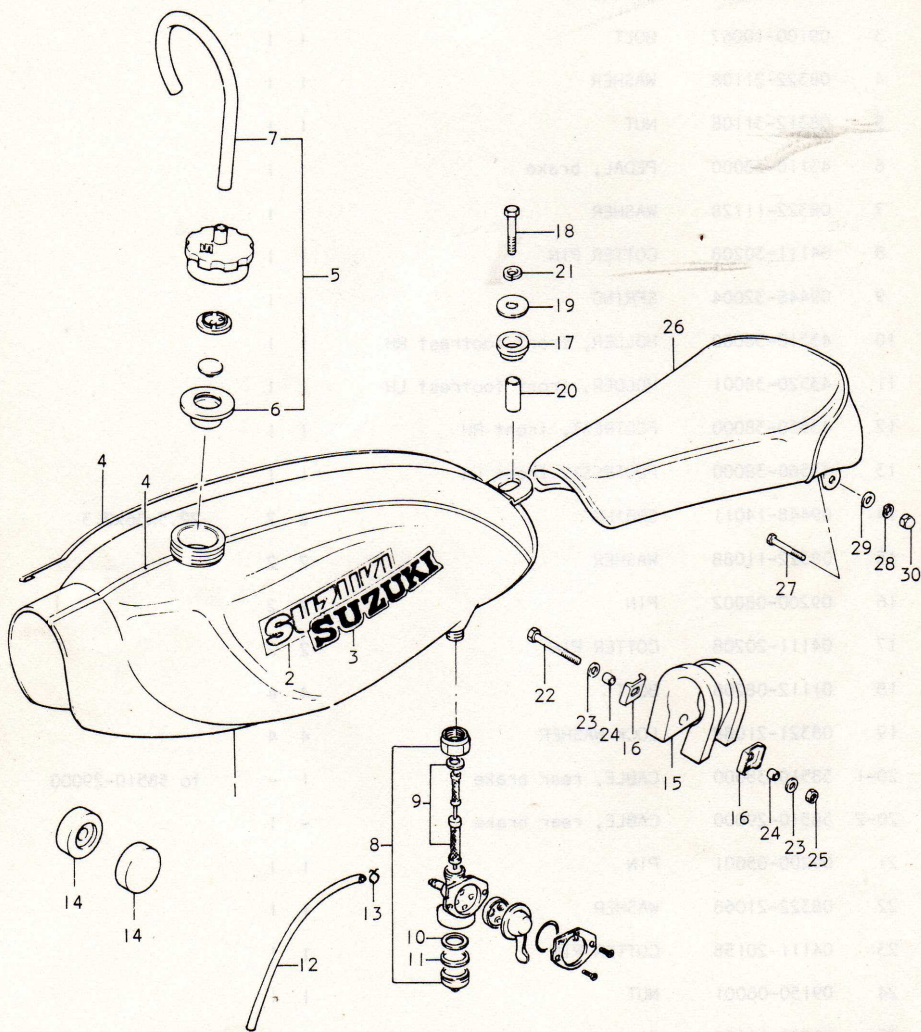

FIG.15 FUEL TANK - SEAT

RL250

FIG.15 FUEL TANK - SEAT

Ref.No.	Part No.	Description	Q'ty		Remarks
			L	M	
1-1	44110-38000-714	TANK, fuel	1	-	Material:Aluminium to 44110-38001-714 Material:Steel
1-2	44110-38001-714	TANK, fuel	1	-	
1-3	44110-38001-997	TANK, fuel	-	1	
2	68111-38000-719	EMBLEM, fuel tank	2	-	
3	68111-38600-998	EMBLEM, fuel tank	-	2	
4	68115-38000-064	TAPE, striping	2	2	
5	44200-28300	CAP ASSY, fuel tank	1	1	
6	44248-28300	GASKET, fuel tank cap	1	1	
7	09343-05076	HOSE, breather	1	1	
8-1	44300-05110	COCK ASSY, fuel	1	-	to 44300-05111
8-2	44300-05111	COCK ASSY, fuel	-	1	
9	44300-01882	FILTER SET	1	1	
10	44344-05110	NET, filter	1	1	
11	44346-05110	GASKET, cup	1	1	
12	09343-05036	HOSE	1	1	L:150
13	09401-08401	CLIP	2	2	
14	09329-10007	CUSHION	2	2	
15	44541-30000	CUSHION, fuel tank rear	1	1	
16	44549-30000	PLATE, rear cushion	2	2	
17	09320-12013	CUSHION	1	1	
18	01122-08408	BOLT	1	1	
19	09160-08025	WASHER	1	1	
20	09180-08045	SPACER	1	1	
21	08321-21088	LOCK WASHER	1	1	
22	01112-06508	BOLT	1	1	

RL250

0811A