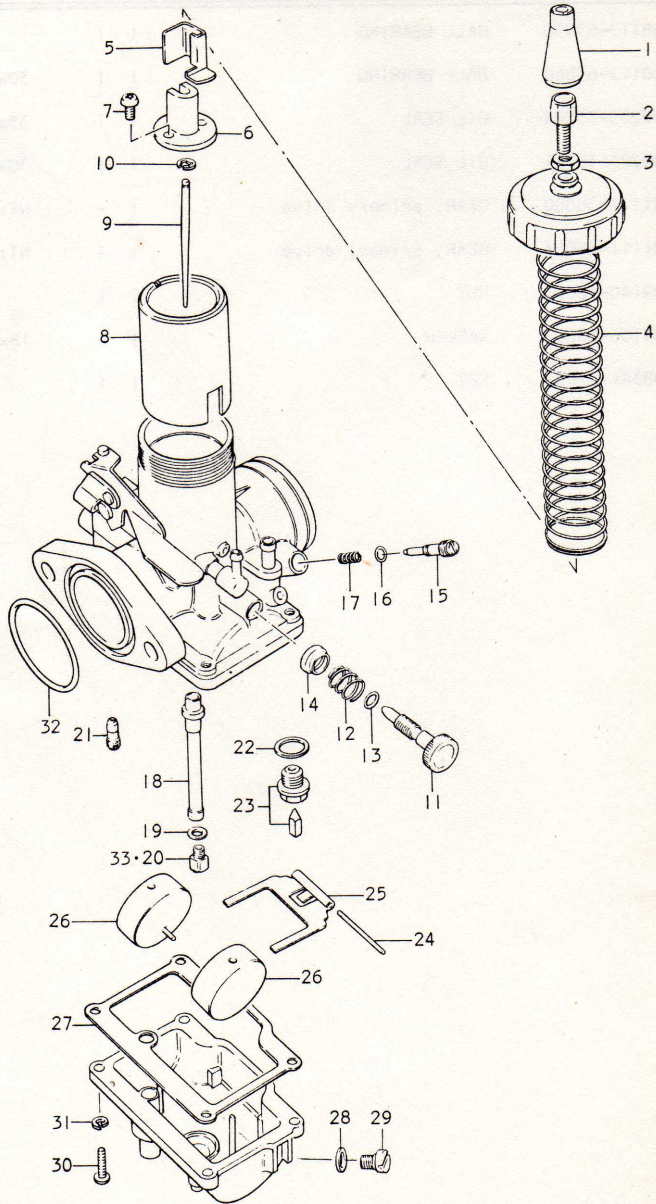

FIG. 5 CARBURETOR

RL250

FIG.5 CARBURETOR

Ref.No.	Part No.	Description	Q'ty		Remarks
			L	M	
	13200-38010	CARBURETOR ASSY	1	1	
1	13681-16601	·COVER, cable adjuster	1	1	
2	13577-25710	·ADJUSTER, cable	1	1	
3	13661-16600	·NUT	1	1	
4	13573-34011	·SPRING, throttle valve	1	1	
5	13394-34010	·COVER, connecter	1	1	
6	13398-34010	·CONNECTER	1	1	
7	02111-03067	·SCREW	1	1	
8	13561-34612	·VALVE, throttle	1	1	CA:2.0
9	13383-38010	·NEEDLE, jet	1	1	5CN6-3
10	13394-10010	·CLIP, needle	1	1	
11	13267-34011	·SCREW, throttle stop	1	1	
12	13268-31011	·SPRING, stop screw	1	1	
13	13294-30010	·ORING	1	1	
14	13291-34010	·COVER, stop screw	1	1	
15	13269-31011	·SCREW, pilot air	1	1	
16	13295-33010	·O RING	1	1	
17	13268-01010	·SPRING	1	1	
18	09494-00144	·JET, needle	1	1	0-6
19	13382-03110	·WASHER	1	1	
20	09491-29002	·JET, main	1	1	#145
21	09492-30003	·JET, pilot	1	1	#30
22	13392-58600	·GASKET	1	1	
23	13370-18111	·VALVE, needle	1	1	
24	13254-01010	·PIN, float	1	1	
25	13253-30010	·ARM, float	1	1	

RL250